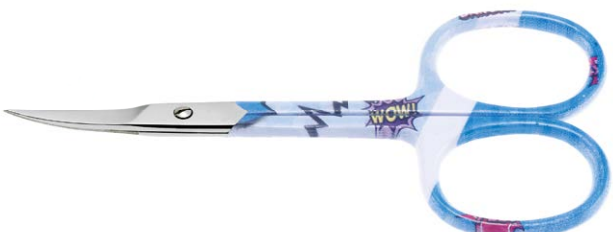

Forbice pelle curva cm 9 - poll 3,5 MANDALA 7

Curved cuticle scissors cm 9 - inch. 3,5 MANDALA 7

Codice PC042

Forbice pelle curva cm 9 - poll 3,5 COMIC 2

Curved cuticle scissors cm 9 - inch. 3,5 COMIC 2

Codice PC031