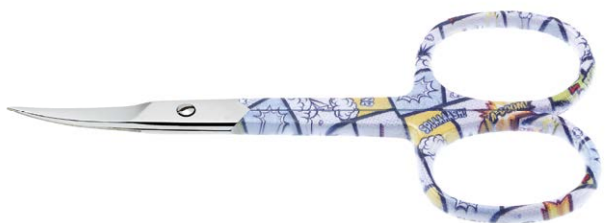

Forbice pelle curva cm 9 - poll 3,5 COMIC 2

Curved cuticle scissors cm 9 - inch. 3,5 COMIC 2

Codice PC031