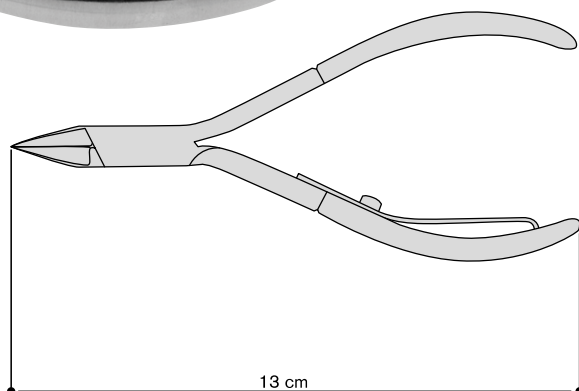

Ingrowing nail nippers inox, pointed, box joint, single blade spring

Misura/size	
	cod.
Cm 11	HL 40611
Cm 13	HL 40613

Tronchese unghia incarnita retto inox, incassato, molla a barra singola

Ingrowing nail nippers inox, straight, box joint, single blade spring

Misura/size	
	cod.
Cm 13	HL 40813

Tronchese unghia concavo inox, incassato, doppia molla e chiusura di sicurezza

Concave nail nippers inox, box joint, double blade spring & safety lock

Misura/size	cod.
Cm 12	HL 40212
Cm 14	HL 40214