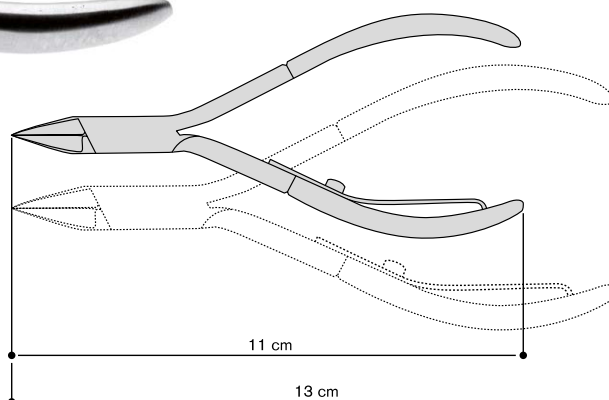

Tronchese unghia concavo inox, incassato, doppia molla e chiusura di sicurezza

Concave nail nippers inox, box joint, double blade spring & safety lock

Misura/size	cod.
Cm 12	HL 40212
Cm 14	HL 40214

Tronchese unghia incarnita punta tonda inox, incassato, molla a barra singola

Ingrowing nail nippers inox, rounded, box joint, single blade spring

Misura/size	cod.
Cm 11	HL 40111
Cm 13	HL 40113