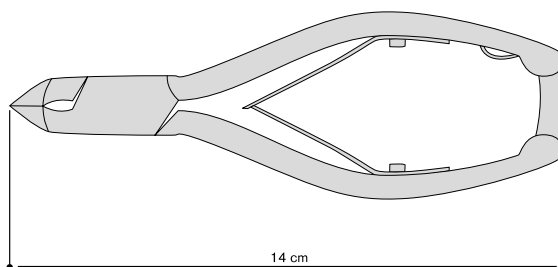

Tronchese piedi 1/4 di luna inox, incassato, doppia molla e chiusura di sicurezza

Foot nail nippers 1/4 moon shape inox, box joint, double blade spring & safety lock

Misura/size	
	cod.
Cm 14	HL 40413

Tronchese piedi luna inox, incassato, doppia molla e chiusura di sicurezza

Foot nail nippers moon shape inox, box joint, double blade spring & safety lock

Misura/size	
	cod.
Cm 14	HL 40513