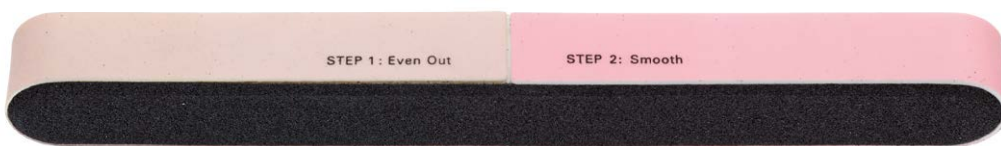

Buffer 6 lati 150/200/320-600/1200-3000

6-way buffer 150/200/320-600/1200-3000

Codice HL 00803